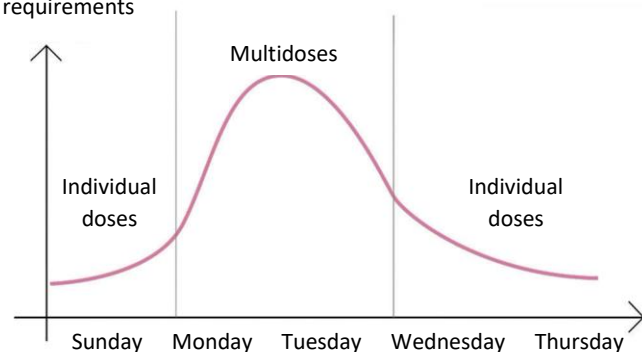

## 'ALL IN ONE' CONCEPT

The MULTIDOSES system is an insemination KIT consisting of a bag containing a semen reserve which is connected to an insemination catheter via a dosing gun.

### ADVANTAGE

- Secure insemination
- Simple & practical
- Lower cost

### RESULTATS

<b>Fertility *</b>	<b>Prolificacy*</b>
+ 1.16 %	+ 0.40 TB

\* Test performed on 2,962 sows and 12 farms  
TB= Total born

- Covers 2/3 of the week's needs

Intrauterine dose requirements

between 5 and 10% gain compared to the use of individual doses alone